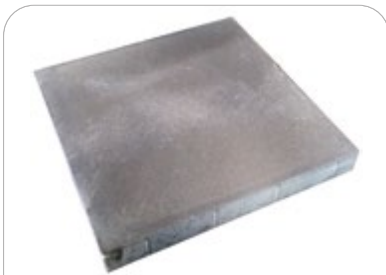

(Estructura no incluida)
(Structure not included)

Estructura • Frame

Hormigón • Concrete

Gris
Grey