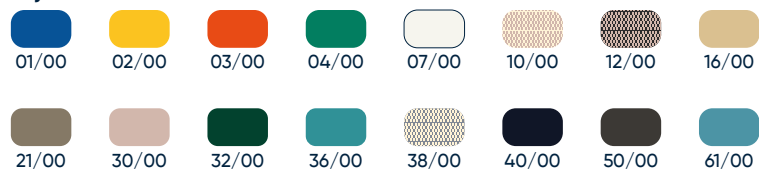

Tejido • Fabric

Tejido Balliu • Balliu fabric