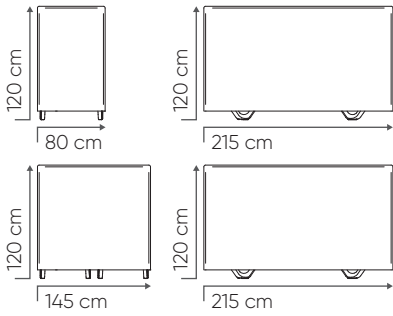

Funda T 12-24

Sunlounger

Technical file

Description

Fabric

Cover made with acrylic fabric.

Ideal for extending the useful life of the product.

Available in two sizes: 12 sunlounger model and 24 sunlounger model.

Funda T 12-24

Sunlounger

Capacity

Model	Package	Units	Measures	Weight	Volume
12 u.	Box	1 u.	42x56x20 cm	3,7 kg	0,04 m ³
24 u.	Box	1 u.	42x56x20 cm	5,7 kg	0,04 m ³

Finishes

Fabric

Acrylic

Funda T 12-24