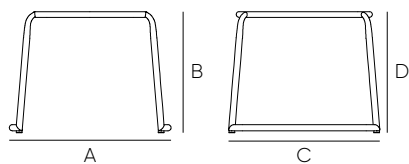

Greta

Table

Capacity

A - 60 cm   C - 65 cm
B - 49 cm   D - 49 cm

5,5 kg

Package	Units	Measures	Weight	Volume
Box	2 u.	65x66x56 cm	11 kg	0,25 m³
Pallet	54 u.	255x137x78 cm	257 kg	2,72 m³

Loading capacity	Mega trailer	Cont. 20'	Cont. 40'	Cont. 40' High Cube
Greta	- u.	484 u.	1.012 u.	1.242 u.

Finishes

Frame

Matte texture

White   Aluminum